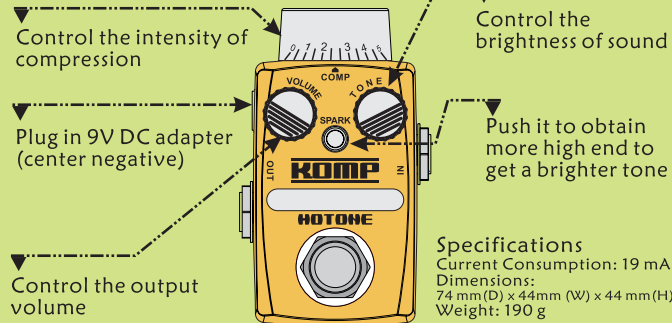

HOTONE

SKYLINE Series
Stompbox

KOMP

OPTO COMPRESSOR
Owner's Manual

THANK YOU FOR PURCHASING HOTONE PRODUCT!

KOMP is an opto compressor stompbox for guitarist.
It has a rounded and smooth compressing tone,
and keeps the original signal VERY clean!
It will make your guitar voice sing and shout!