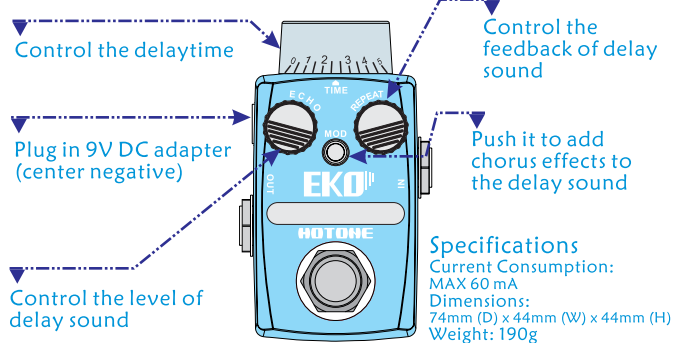

**HOTONE** SKYLINE Series  
**EKO** Stompbox  
DIGITAL/ANALOG DELAY  
Owner's Manual

THANK YOU FOR PURCHASING HOTONE PRODUCT!

EKO is a digital delay stompbox with analog direct signal path witch has the classic natural echo tone. The MOD mode will bring much more spacy feeling. The sound is pure, rich and warm, and the maximum delaytime is approximately 500ms.