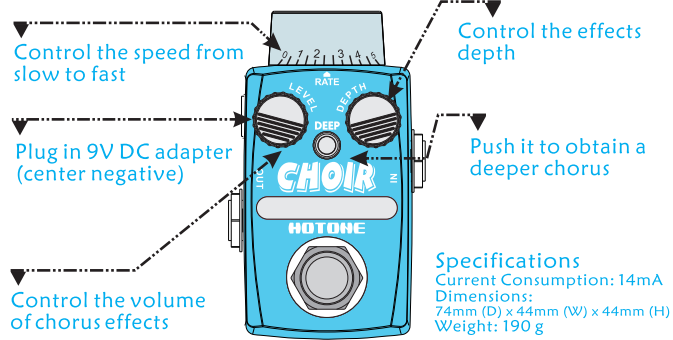

HOTONE

SKYLINE Series
Stompbox

CHOIR

ANALOG CHORUS

Owner's Manual

THANK YOU FOR PURCHASING HOTONE PRODUCT!

CHOIR is an analog chorus stompbox for guitarist. It offers a classic authentic analog chorus sound, warm, pure, liquid and lush tone textures. With the DEEP button, you can obtain a deeper chorus effect. Musical range of RATE and DEPTH controls can let you easily get a remarkable spacious tone.